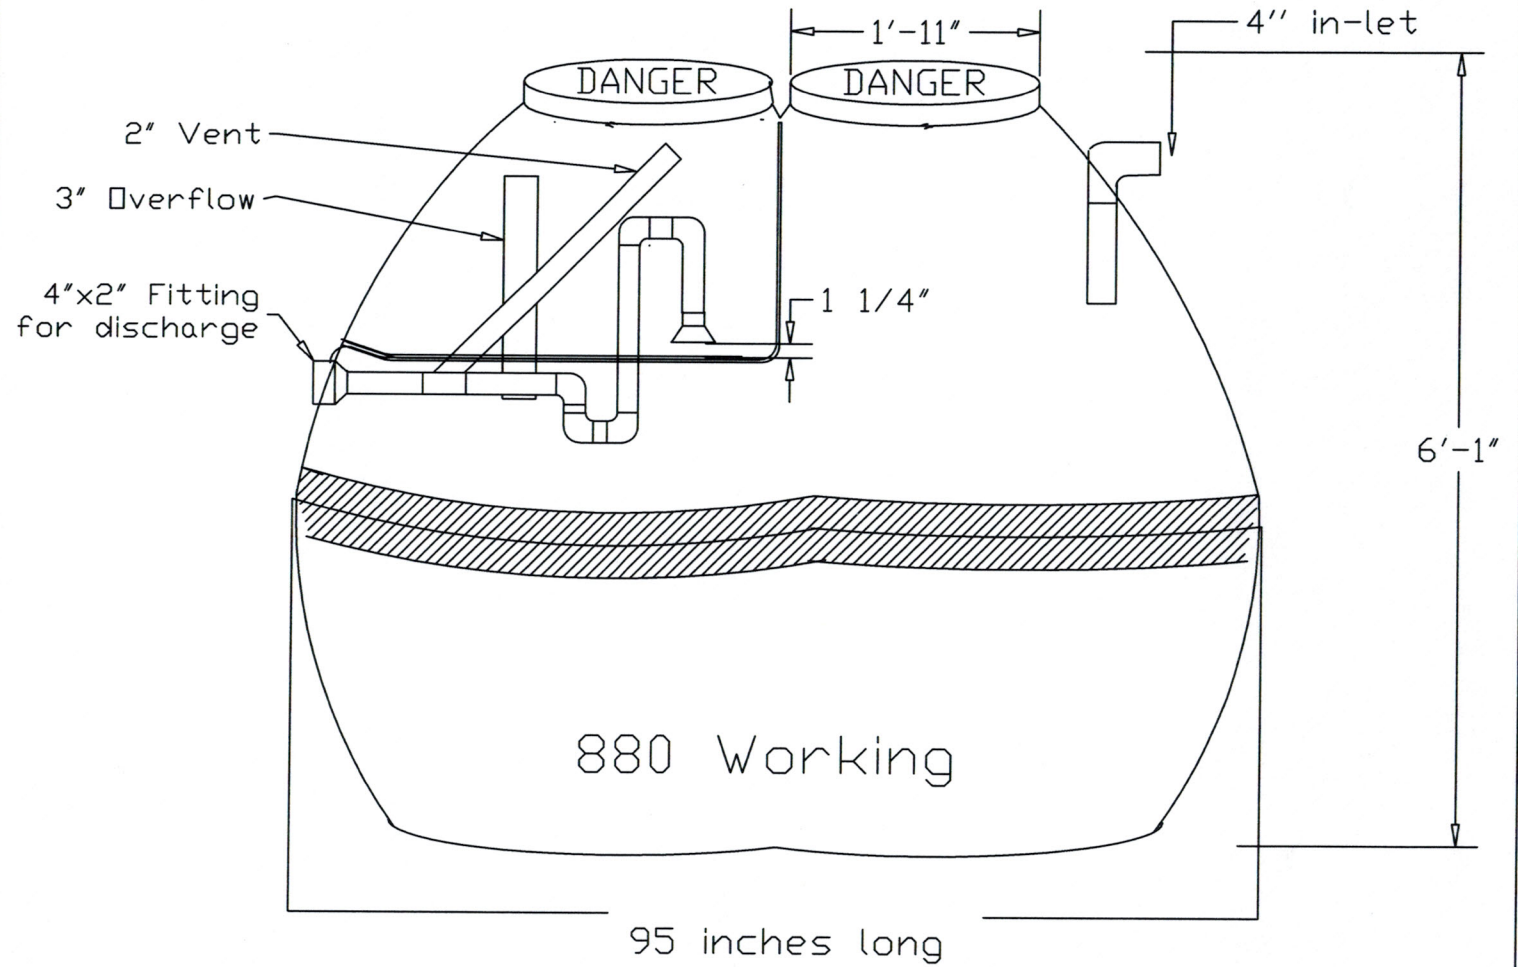

1100 Gl Siphon

The Fiberglass Shoppe
1100 Gl Siphon
Recommended 3 Bedroom
CSA Approved