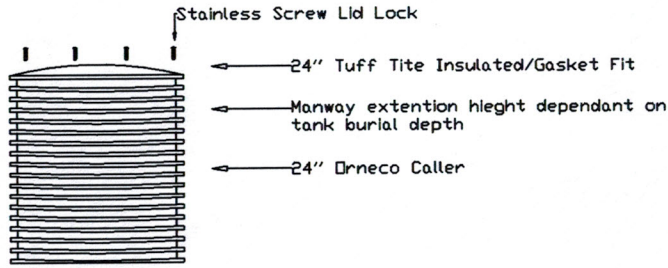

THE FIBERGLASSSHOPPE

1750 Imp GL  
2100 US GL  
7875 Litre

X4 Hoisting/Tie Down Handles

Specifications	
Tank Model	1750 Cistern
Total Length	160"
Total Hieght	64"
Total Wieght	850lbs
Outlet Hieght	3"
Inlet Hieght	16"
Inlet Size	1"
Outlet Size	1.25"
Working Capacity	(1750 Imp Gal, 2100 US) 7875 L
Effluent Capacity	N/A
Manway Extensions	24" Orneco Ultra Rib/3ft included