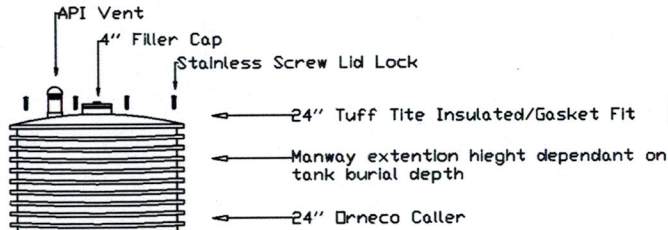

THE FIBERGLASSSHOPPE

1750 Imp GL  
2100 US GL  
7875 Litre

X4 Hoisting/Tie Down Handles

Specifications	
Tank Model	1750 Cistern
Total Length	160"
Total Hieght	64"
Total Wieght	850lbs
Outlet Hieght	3"
Inlet Hieght	16"
Inlet Size	1"
Outlet Size	1.25"
Working Capacity	(1750 Imp Gal, 2100 US) 7875 L
Effluent Capacity	N/A
Manway Extensions	24" Orneco Ultra Rib/3ft included